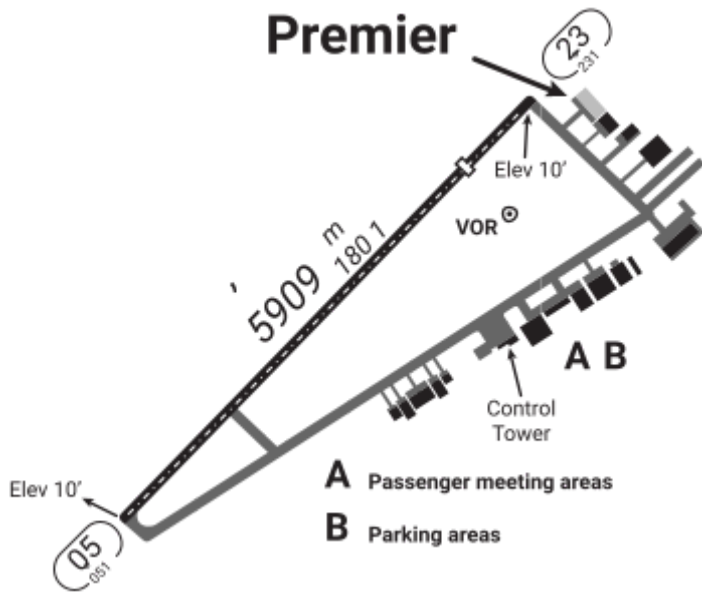

San Fernando International Airport

Ground Support Services

- 24-hour operation (prior notice)
- Covered hangar, 1900 square meters
- External platform, 2500 square meters
- Ramp, handling and cleaning services
- Fuel
- Aircraft dispatch
- Catering
- Meeting room
- Private offices
- VIP lounge for passengers
- VIP lounge for pilots
- Office bar and refreshments
- Restrooms, changing room and shower
- Car rental, transfers available
- 24-hour security – Closed-circuit TV

Flight Services

- Flight plan and weather data
- Aircraft dispatch
- Migration and Customs